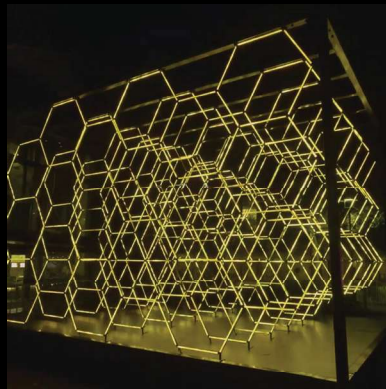

RIGIDBAR RGBW™

IP65 WATERPROOF
VIDEO PIXEL READY
CHOICE OF COVERS
CREATIVE SHAPES

- 64 Pixels per Meter
- High CRI RGB+WW LEDs
- Video or Ambient Light Applications
- Solid and Lightweight Construction
- Floorstand, Wall or Truss Mounting
- Connect Fittings for Shape Creation
- 1m Length, Optional 0.5m & 0.3m

The RIGIDBAR 1000 offers precise color accuracy perfect for video reproduction, creative visual projects, and ambient lighting applications. End-to-end connectors enable custom geometric shapes. The lightweight waterproof design is perfect for indoor and outdoor installations. Truss mounts and floor stands enable mobile, rental, and production use.

6-Way

4-Way

T-Connector

Straight

90-Degree

Variable Deg

Tripod Mount

Floor Stand

Control

Cables

ORDERING No.	DESCRIPTION
RIGIDBAR-RGBW-1M	1m 64-Pixel RGBW Bar
RIGIDBAR-BFC-100	Black Flat Cover, 1m
RIGIDBAR-WRC-100	White Round Diffuser, 1m
RIGIDBAR-WSC-100	White Square Diffuser, 1m
RIGIDBAR-6WC	6-Way Star Connector
RIGIDBAR-904WC	4-Way X Connector
RIGIDBAR-90TC	3-Way T Connector
RIGIDBAR-90AC	2-Way 90° Connector
RIGIDBAR-VAC	2-Way Variable Connector
RIGIDBAR-STRCON	2-Way Straight Connector
RIGIDBAR-HTOVTRIPOD	1-Way HtoV Tripod Connector
RIGIDBAR-FLRSTAND	Vertical Floor Stand